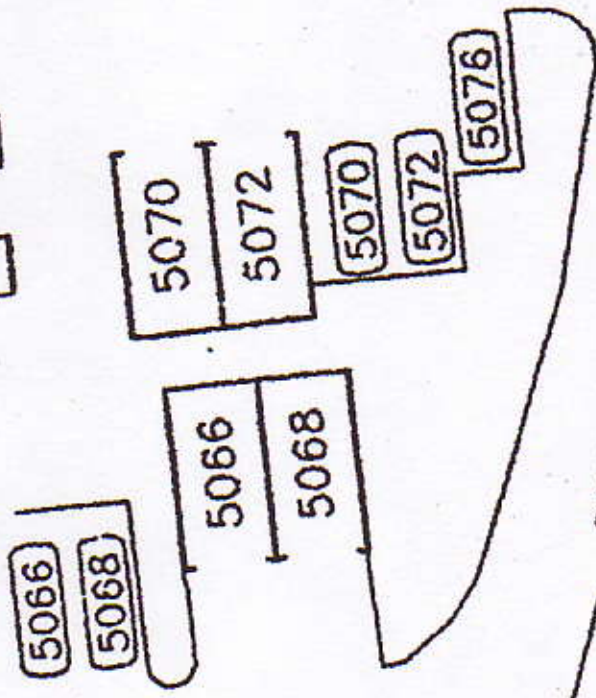

BLDG 7L -

GRASSHOPPER LANE