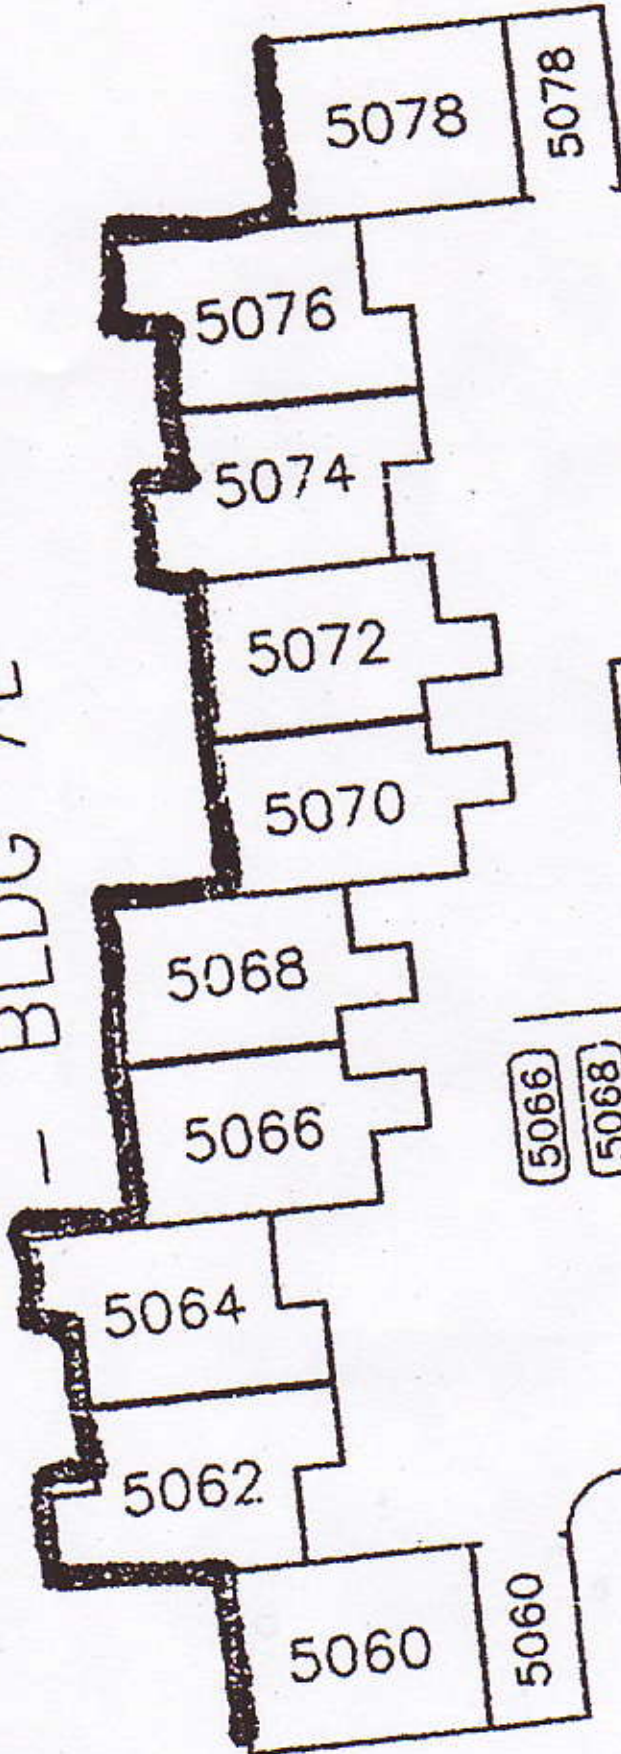

BLDG 7L -

GRASSHOPPER LANE