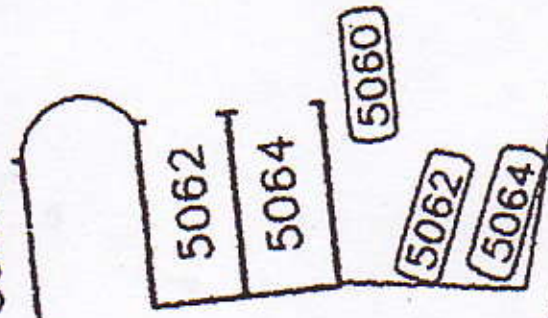

BLDG 7L -

GRASSHOPPER LANE